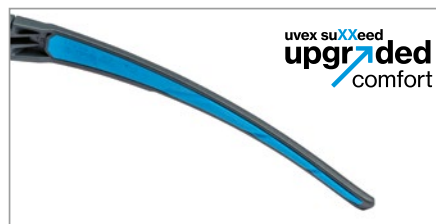

uvex

9181265

strong. sporty. functional.

uvex suXXeed

uvex suXXeed protects you all day at work and in almost any situation.

The dynamic look, the perfect-fit frame geometry and the soft, flexible nose pad leave nothing to be desired – wearer acceptance, comfort and protection are guaranteed. The ergonomically shaped side arms with extra-soft temple ends are now even more comfortable to wear, while still providing a secure hold. Even during intense physical activity and when performing strenuous work, the uvex suXXeed stays where it should be: in front of your eyes, for your protection.

If you need even more protection from dust and dirt, you can simply equip the uvex suXXeed with an optional clip-in frame.

eXXtremely cool look
dynamic, attractive design

maXXimum comfort
ergonomically shaped side arms with extra-soft temple ends are now even more comfortable to wear

fleXXible nose pad
for a non-slip and pressure-free fit

eXXcellent vision
with proven uvex supravision coating technology and UV400 protection

eXXtra protection
against particles, dirt and dust is provided by the optional clip-in frame