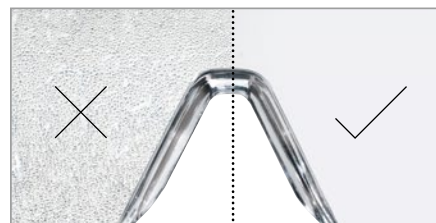

If you need even more protection from dust and dirt, you can simply equip the uvex suXXeed with an optional clip-in frame.

eXXtremely cool look
dynamic, attractive design

maXXimum comfort
ergonomically shaped side arms with extra-soft temple ends are now even more comfortable to wear

fleXXible nose pad
for a non-slip and pressure-free fit

eXXcellent vision
with proven uvex supravision coating technology and UV400 protection

eXXtra protection
against particles, dirt and dust is provided by the optional clip-in frame

protecting people

uvex-safety.com/en/suxxneed-eyewear

uvex suXceed

Article number	9181265	9181180	9181281
Standard	EN 166, EN 170	EN 166, EN 170	EN 166, EN 172
Frame			
Frame colour	anthracite, blue	anthracite, blue	anthracite, lime
Marking	W 166 FT CE	W 166 FT CE	W 166 FT CE
Material	PC-PBT/TPE	PC-PBT/TPE TPEE/EVA	PC-PBT/TPE
Lens			
Tint	clear	clear	grey 23%
UV protection	UV400	UV400	UV400
Coating	uvex supravision excellence	uvex supravision excellence	uvex supravision excellence
Marking	2C-1.2 W1 FTKN CE	2C-1.2 W1 FTKN CE	5-2.5 W1 FTKN CE
Material	PC	PC	PC
Weight	27 g	32 g	27 g
Packing units			
	1 PC in polybag 10 PC in box (order quantity multiples) 160 PC in outer carton	1 PC in polybag 10 PC in box (order quantity multiples) 160 PC in outer carton	1 PC in polybag 10 PC in box (order quantity multiples) 160 PC in outer carton
EAN code	4031101827544	4031101827643	4031101827568
Accessories	9958017, 9959002, 9954500, 9954600, 6118002, 9954355	9958017, 9959002, 9954500, 9954600, 6118002, 9954355	9958017, 9959002, 9954500, 9954600, 6118002, 9954355